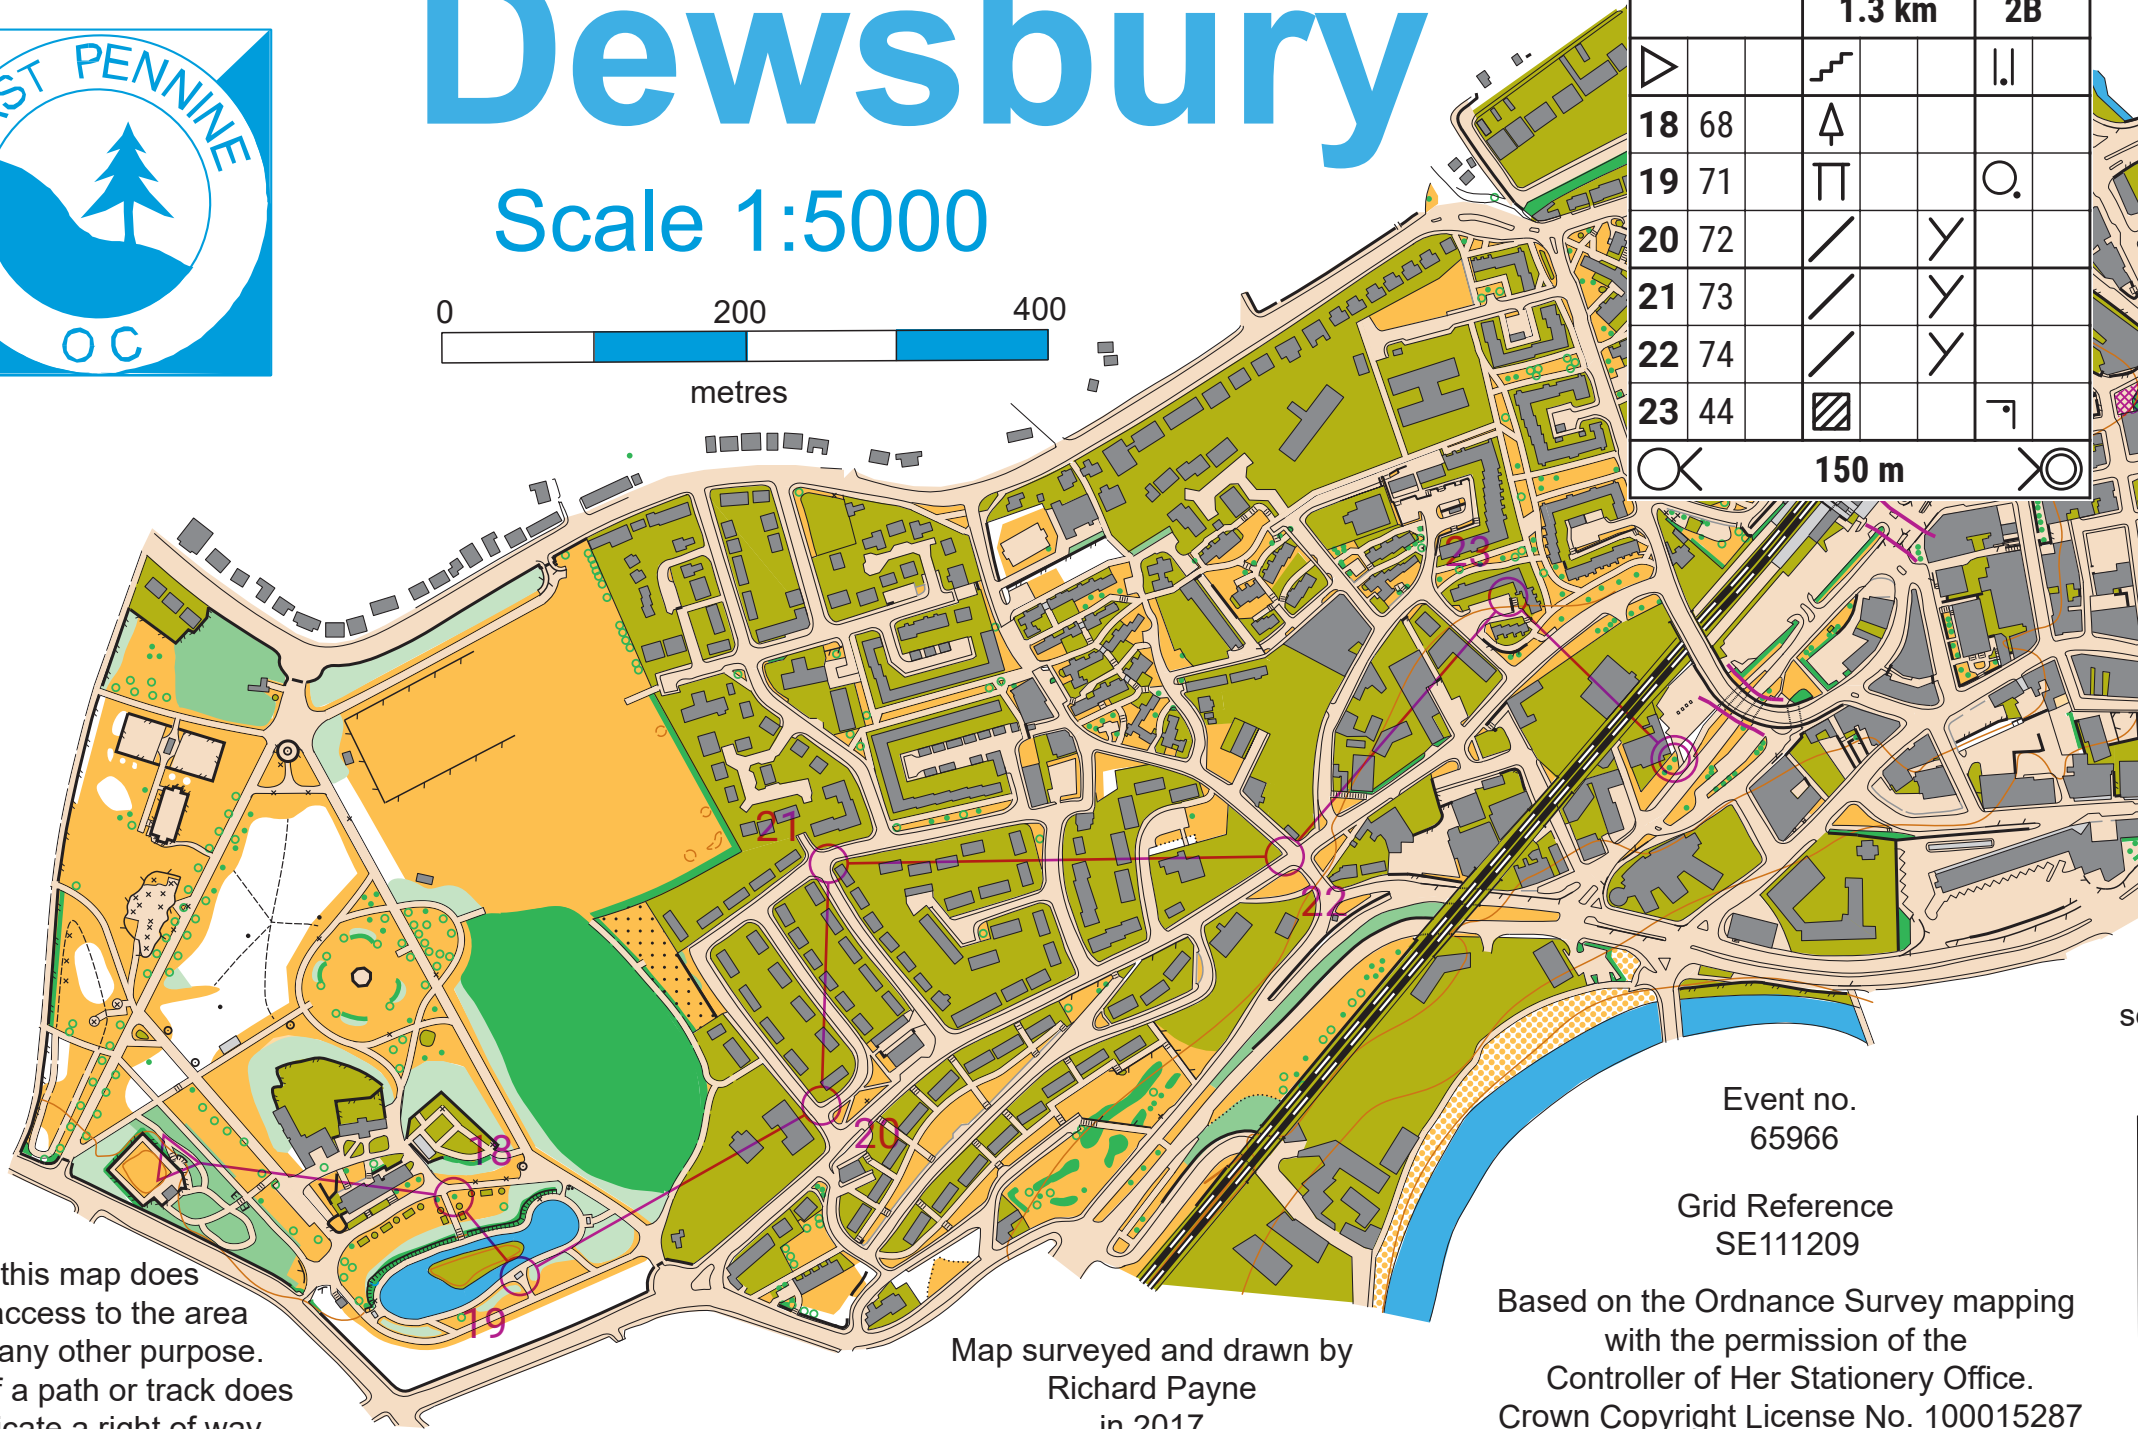

Dewsbury

Scale 1:5000

Dewsbury Sprint				
Pin 5414		1.8 km		2A
▷		↘		⊙
1	54	↘	Y	
2	55	↗		⊥
3	56	■		∧
4	57	■		<
5	58	↑		
6	59	◇		┌
7	60	◇		┐
8	61	◇		┌
9	62	↘	Y	
10	63	↗		
11	64	↗		
12	65	↖	Y	
13	66	↘	Y	
14	67	↘	Y	
15	68	↑		
16	69	↗		┌
17	70	↗		

...ion of this map does
 ...ght of access to the area
 ...ing or any other purpose.
 ...ation of a path or track does
 ...rily indicate a right of way.

Map surveyed and drawn by
 Richard Payne
 in 2017

Event no.
 65966

Grid Reference
 SE111209

Based on the Ordnance Survey mapping
 with the permission of the
 Controller of Her Stationery Office.
 Crown Copyright License No. 100015287

Dewsbury

Scale 1:5000

Dewsbury Sprint				
		1.3 km	2B	
▷		↗		
18	68	⤴		
19	71	⌌		○
20	72	↘	↘	
21	73	↘	↘	
22	74	↘	↘	
23	44	▨		⌌
		150 m		
○				⊗

Permission of this map does not confer a right of access to the area shown or for any other purpose. The representation of a path or track does not necessarily indicate a right of way.